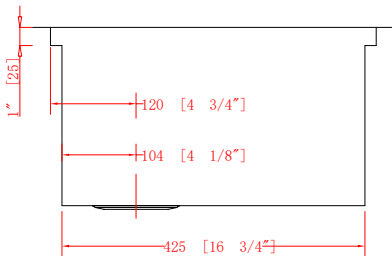

DSL-6040LD

KITCHEN SINK WITH ACCESSORY LEDGE

Style:

- 60/40 Zero Radius
- Flat Ledge Undermount
- Kitchen Sink
- Single Bowl

Size:

- Overall: 32" x 20" x 10"
- Left Bowl Size: 17.375" x 16.75" x 10"
- Right Bowl Size: 12.375" x 16.75" x 10"

Features:

- 5 Inch Divide
- 16 Gauge Thickness
- 304 Stainless Steel Sink
- 18/10 Chrome/Nickel Content
- Extra Large Sound Cancellation Pads
- Thermal Undercoating

Certifications:

- cUPC

Warranty:

- Lifetime Limited Warranty