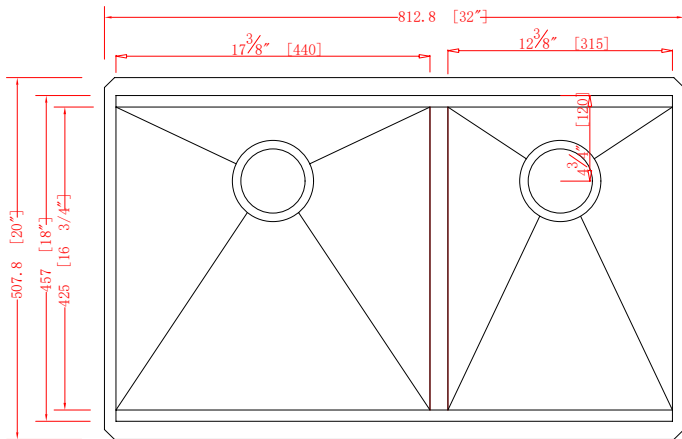

DSL-6040LD

KITCHEN SINK WITH ACCESSORY LEDGE

Style:

- 60/40 Zero Radius
- Flat Ledge Undermount
- Kitchen Sink
- Single Bowl

Size:

- Overall: 32" x 20" x 10"
- Left Bowl Size: 17.375" x 16.75" x 10"
- Right Bowl Size: 12.375" x 16.75" x 10"

Features:

- 5 Inch Divide
- 16 Gauge Thickness
- 304 Stainless Steel Sink
- 18/10 Chrome/Nickel Content
- Extra Large Sound Cancellation Pads
- Thermal Undercoating

Certifications:

- cUPC

Warranty:

- Lifetime Limited Warranty