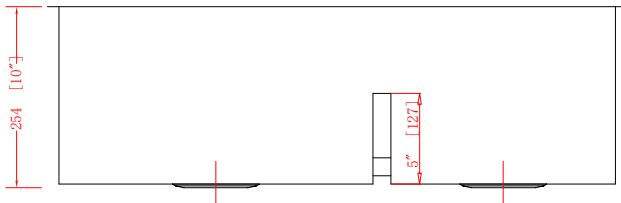

DSL-6040LD

KITCHEN SINK WITH ACCESSORY LEDGE

Style:

- 60/40 Zero Radius
- Flat Ledge Undermount
- Kitchen Sink
- Single Bowl

Size:

- Overall: 32" x 20" x 10"
- Left Bowl Size: 17.375" x 16.75" x 10"
- Right Bowl Size: 12.375" x 16.75" x 10"

Features:

- 5 Inch Divide
- 16 Gauge Thickness
- 304 Stainless Steel Sink
- 18/10 Chrome/Nickel Content
- Extra Large Sound Cancellation Pads
- Thermal Undercoating

Certifications:

- cUPC

Warranty:

- Lifetime Limited Warranty